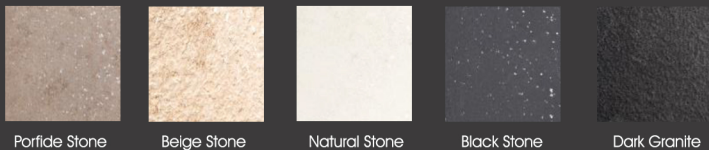

Kitchen cabinet door options

Stone Texture - HPL 0,8mm / Panel both sides applied with HPL 0,8mm

Porfide Stone   Beige Stone   Natural Stone   Black Stone   Dark Granite