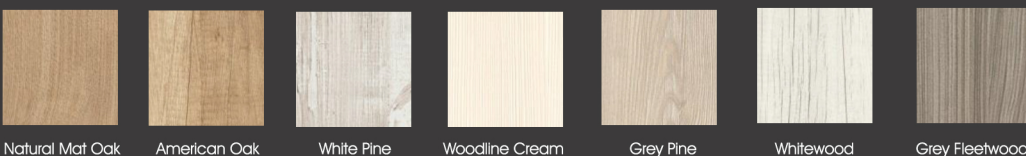

Unicolor

Woodgrains

Woodgrains

Materials

Cabinet Specification

Group 2

Doors & cabinets

Kitchen cabinet interior options (box)

Kitchen cabinet door options

Unicolor

Brushed Wood woodgrains with synchro texture of brushed wood

Walnut Texture

Screed Texture

Unicolor with woodgrains - Texture

Doors & cabinets

Kitchen cabinet interior options (box)